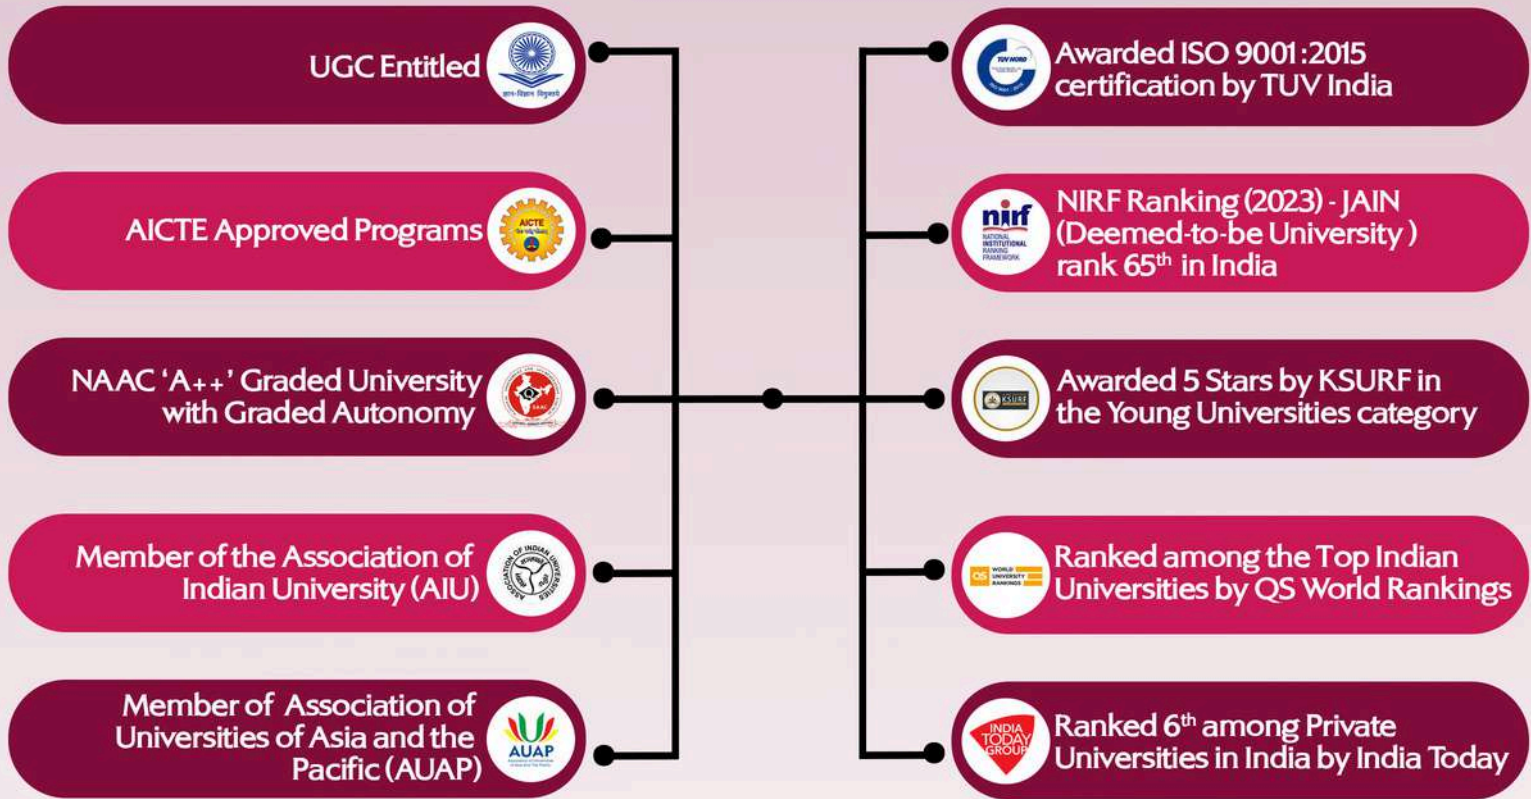

i-COMM CLASSES

— An Innovative Coaching for CA, CMA & CS —

COURSES OFFERED

CA

CMA

CS

ACCA

CMA US

CFA

CPA US

CIA

EA

ESG

CFP

FINANCIAL MODELLING

AIR-CONDITIONED HOSTEL FACILITY AVAILABLE

TAMBARAM BRANCH

431, Velachery Road, East Tambaram,
Tambaram, Chennai - 600059
+91 93840 83011

WEST MAMBALAM BRANCH

S6, New No. 16, Old No. 42, Govindan Road,
West Mambalam, Chennai - 600033
+91 93840 43011